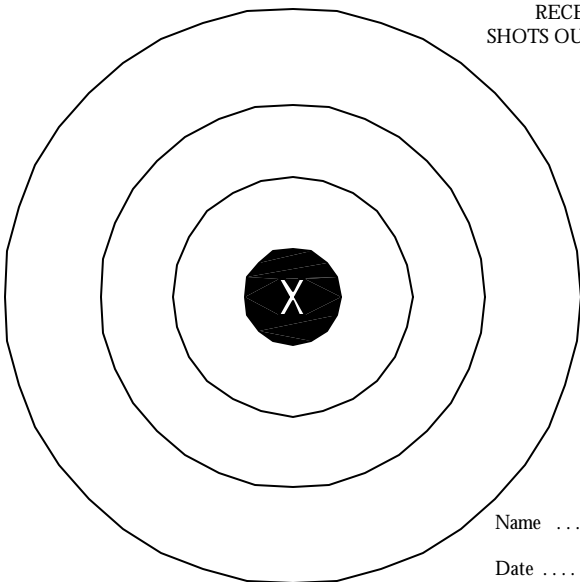

5 Spot

www.is-lan.com/challenge

2 SHOTS ONLY ON EACH BULL.
SHOTS TOUCHING A SCORING RING
RECEIVE THE HIGHER VALUE.
SHOTS OUTSIDE OF SCORING RING ARE
SCORED AS MISSES.

Name

Date Age