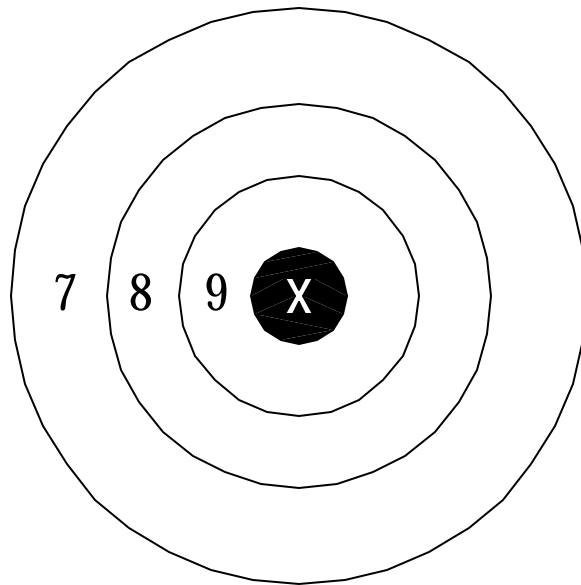

5 Spot

www.is-lan.com/challenge

2 SHOTS ONLY ON EACH BULL.
SHOTS TOUCHING A SCORING RING
RECEIVE THE HIGHER VALUE.
SHOTS OUTSIDE OF SCORING RING ARE
SCORED AS MISSES.

Name

Date Age